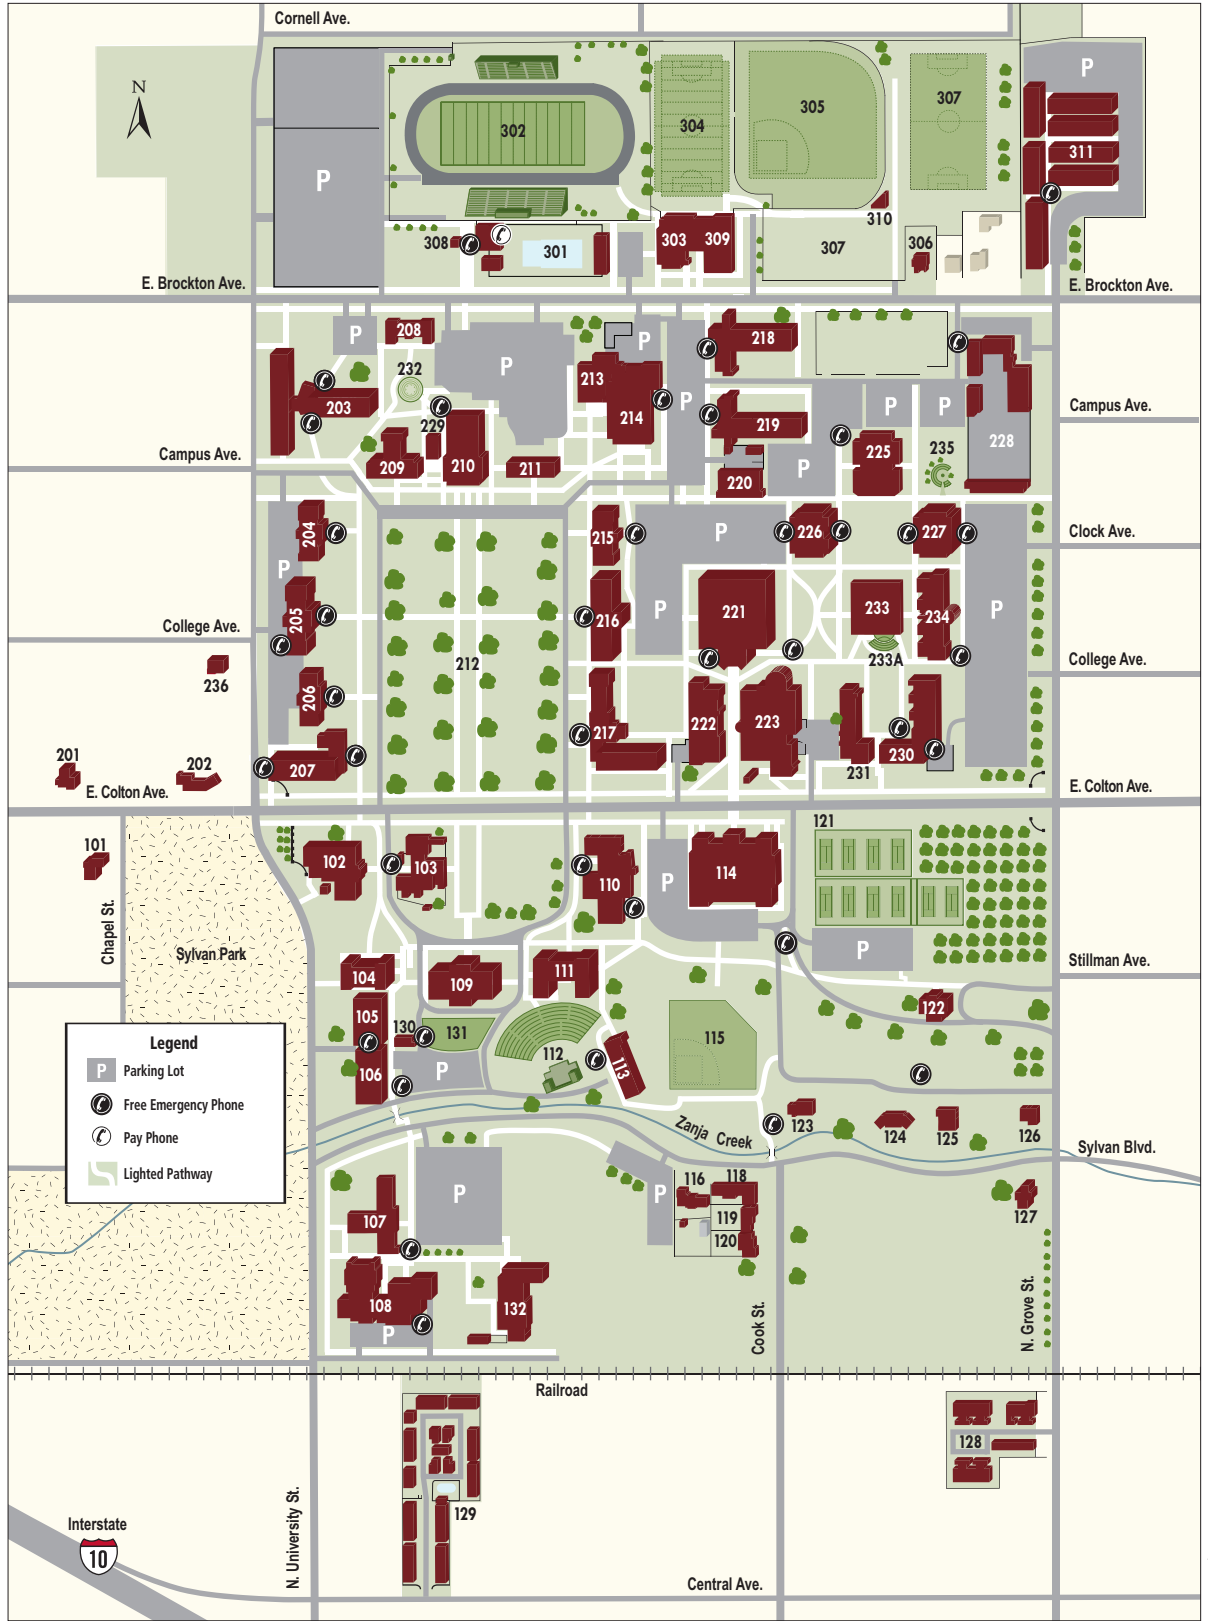

Campus Map

NUMERICAL LISTING

Alpha Xi Omicron (Billings House) ...	101
Larsen Hall	102
Gallery	103
Duke Hall	104
Hornby Hall (School of Business).....	105
Hentschke Hall	106
Truesdail Speech Center	107
Theatre Arts Building.....	108
Administration Building	109
Willis Center.....	110
Hall of Letters.....	111
Greek Theatre.....	112
Gannett Center	113
Currier Gymnasium	114
Bulldog Softball Stadium.....	115
Delta Kappa Psi House	116
Sylvan Triplex (Kappa Pi Zeta, WRW, Phi Mu Alpha)	118
Alpha Sigma Pi House	119
Beta Lambda House	120
Verdieck Tennis Courts	121
Alumni House.....	122
Pi Chi House.....	123
Alpha Gamma Nu House	124
Kappa Sigma Sigma House	125
Chi Sigma Chi House.....	126
Alpha Theta Phi House.....	127
Grove Apartments.....	128
Central Avenue Apartments	129
Art Studio	130
LaFourcade Community Garden.....	131
Ann Peppers Hall.....	132
RYG (Harrison House).....	201
Chi Rho Psi (Merit House)	202
Anderson Hall	203
Fairmont Hall	204
Grossmont Hall	205
Bekins Hall	206
Bekins-Holt Hall	207
Student Health Center	208
Watchorn Hall	209
Memorial Chapel.....	210
Fine Arts	211
Quad	212
Casa Loma Room	213
University Hall (School of Education).....	214
Melrose Hall.....	215
Cortner Hall.....	216
California-Founders Hall.....	217
North Hall	218
Merriam Hall	219
Energy Center	220
Armacost Library	221
Hunsaker University Center	222-223
Orton Center	225
Williams Hall	226
East Hall.....	227
Facilities Management	228
Chapel Annex.....	229
Hedco Hall.....	230
Gregory Hall.....	231
Labyrinth.....	232
Lewis Hall.....	233
Brown Amphitheater.....	233A
Applenton Hall	234
Fire Ring	235
Haven House	236
Thompson Aquatic Center	301
Ted Runner Stadium	302
Field House	303
"R" Field	304
Baseball Stadium	305
Sigma Kappa Alpha House	306
Farquhar Fields.....	307
Ticket Booth	308
Fitness Center	309
Farquhar Utility Building	310
Brockton Apartments	311