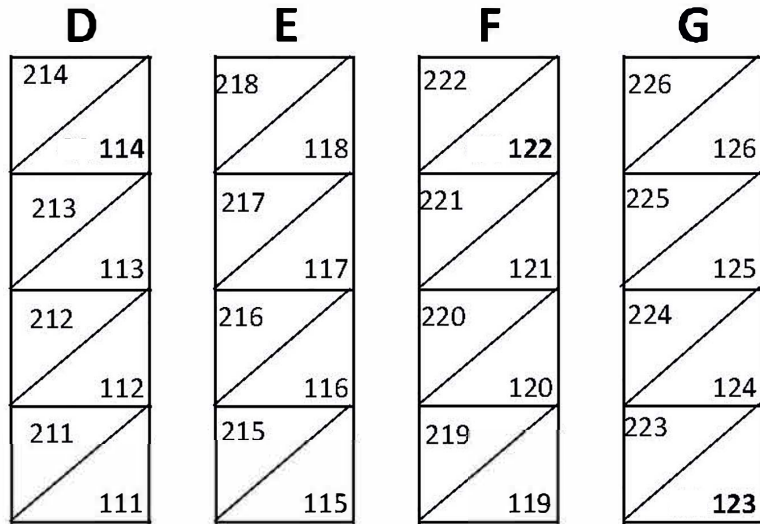

Brockton Avenue Apartments Layout

BROCKTON AVE. APARTMENTS

BUILDINGS: A, B, C

FIRST FLOORS: 101, 102, 104, 105, 106, 107, 108, 109, 110

SECOND FLOORS: 201, 202, 204, 205, 206, 207, 208, 209, 210

BROCKTON AVE. APARTMENTS

BUILDINGS: D, E, F, G

FIRST FLOORS: 111, 112, 113, 114, 115, 116, 117, 118, 119, 120, 121, 122, 123, 124, 125, 126

SECOND FLOORS: 211, 212, 213, 214, 215, 216, 217, 218, 219, 220, 221, 222, 223, 224, 225, 226