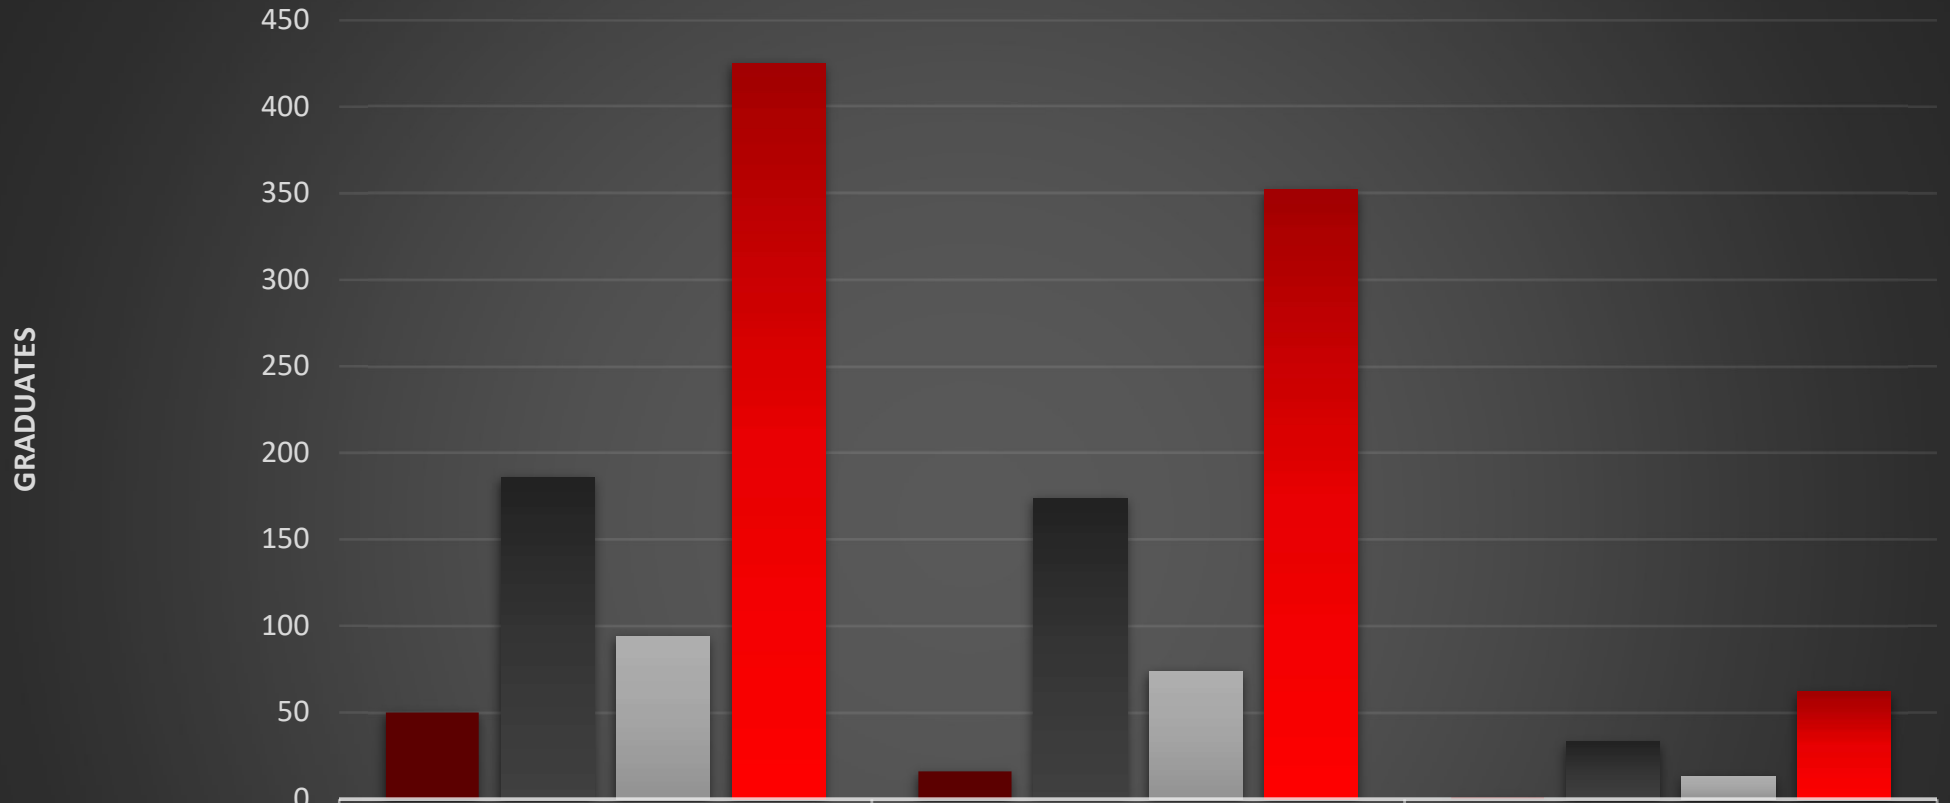

Graduation by Degree Program

	2016-2017	2017-2018	2018-2019
■ Bachelor of Arts	50	16	1
■ Bachelor of Science	186	174	33
■ Master of Arts	94	74	13
■ Master of Bus Admin	425	352	62

■ Bachelor of Arts ■ Bachelor of Science ■ Master of Arts ■ Master of Bus Admin