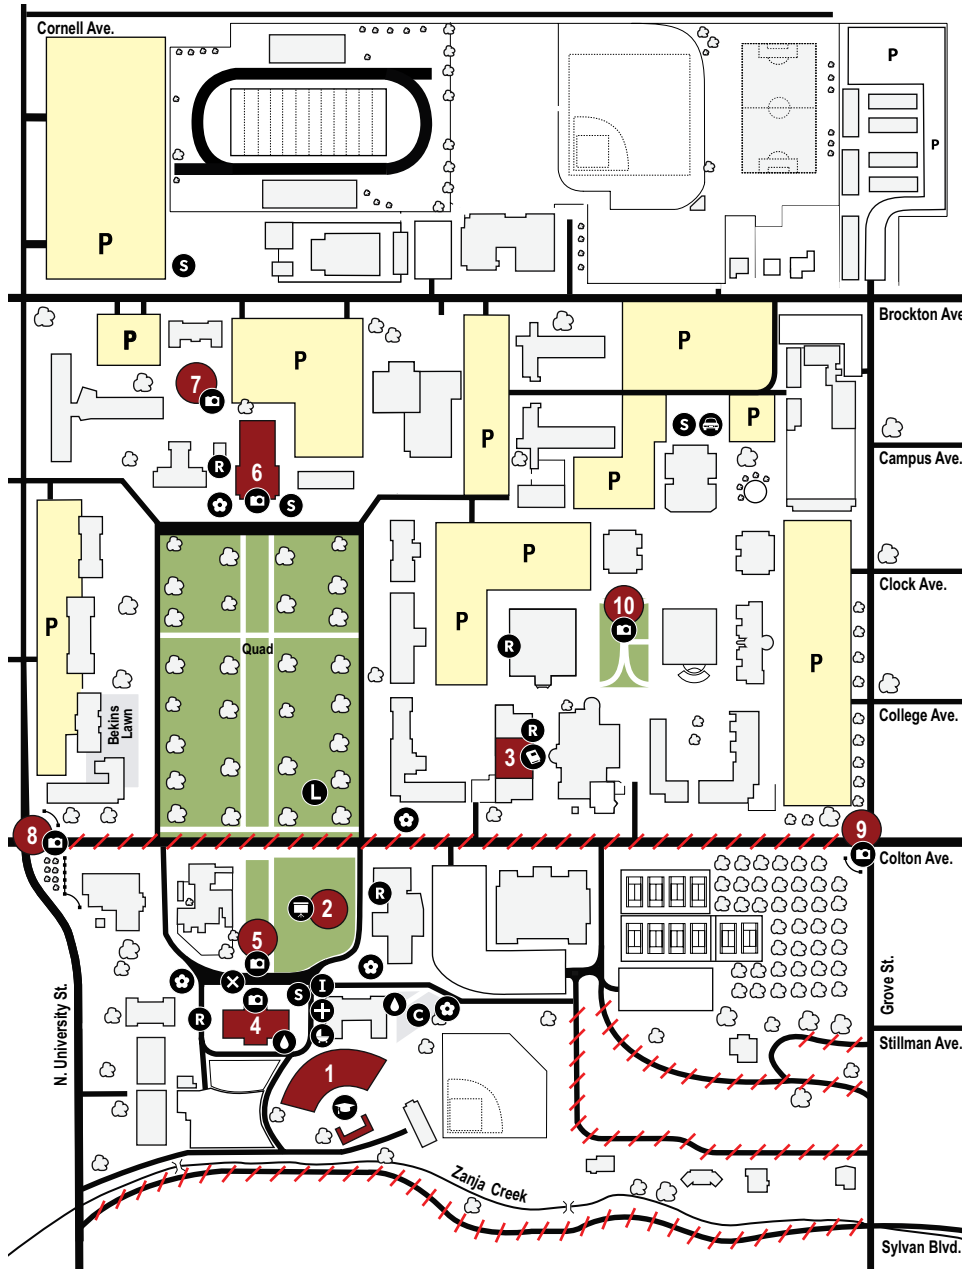

# Commencement Parking Map

No parking south of Sylvan Blvd – there is no access to Alumni Greek Theatre from that direction

## Key

- P** Parking with ADA-accessible parking spaces
- ////** Street closed
- S** Shuttle Stop  
→ Transportation by carts and wheelchair-accessible van to the event
- R** Restrooms with ADA-accessible toilets  
2. Willis Center next to Redlands Lawn  
3. Hunsaker University Center and Armacost Library  
4. Portable toilets outside Administration Building  
6. Chapel Annex next to Memorial Chapel  
All Gender Restrooms  
3. Hunsaker University Center  
4. Portable toilets outside Administration Building
- L** Procession lineup area for graduates only
- X** Line begins here for Alumni Greek Theatre seating
- I** Information Booth  
→ Accommodations  
Wheelchair user area  
Deaf and hard of hearing area  
Mobility impairment area
- C** Concessions  
→ Snacks sold by Town & Gown  
→ Bookstore  
→ Programs  
→ Stroller parking  
→ Handwashing station  
→ Public Safety and Lost and Found
- 📺** Live Stream Location  
2. Redlands Lawn
- 📖** Bookstore  
3. Hunsaker University Center
- 📷** Photo Opportunities  
4. Administration Building  
5. Redlands Hedge  
6. Memorial Chapel  
7. Labyrinth  
8. University Gateway–West  
9. University Gateway–East  
10. Deacon Bulldog Statue
- 💧** Water Bottle Filling Station, free
- +** First Aid
- 👶** Baby Station
- 🌸** Flower Vendor