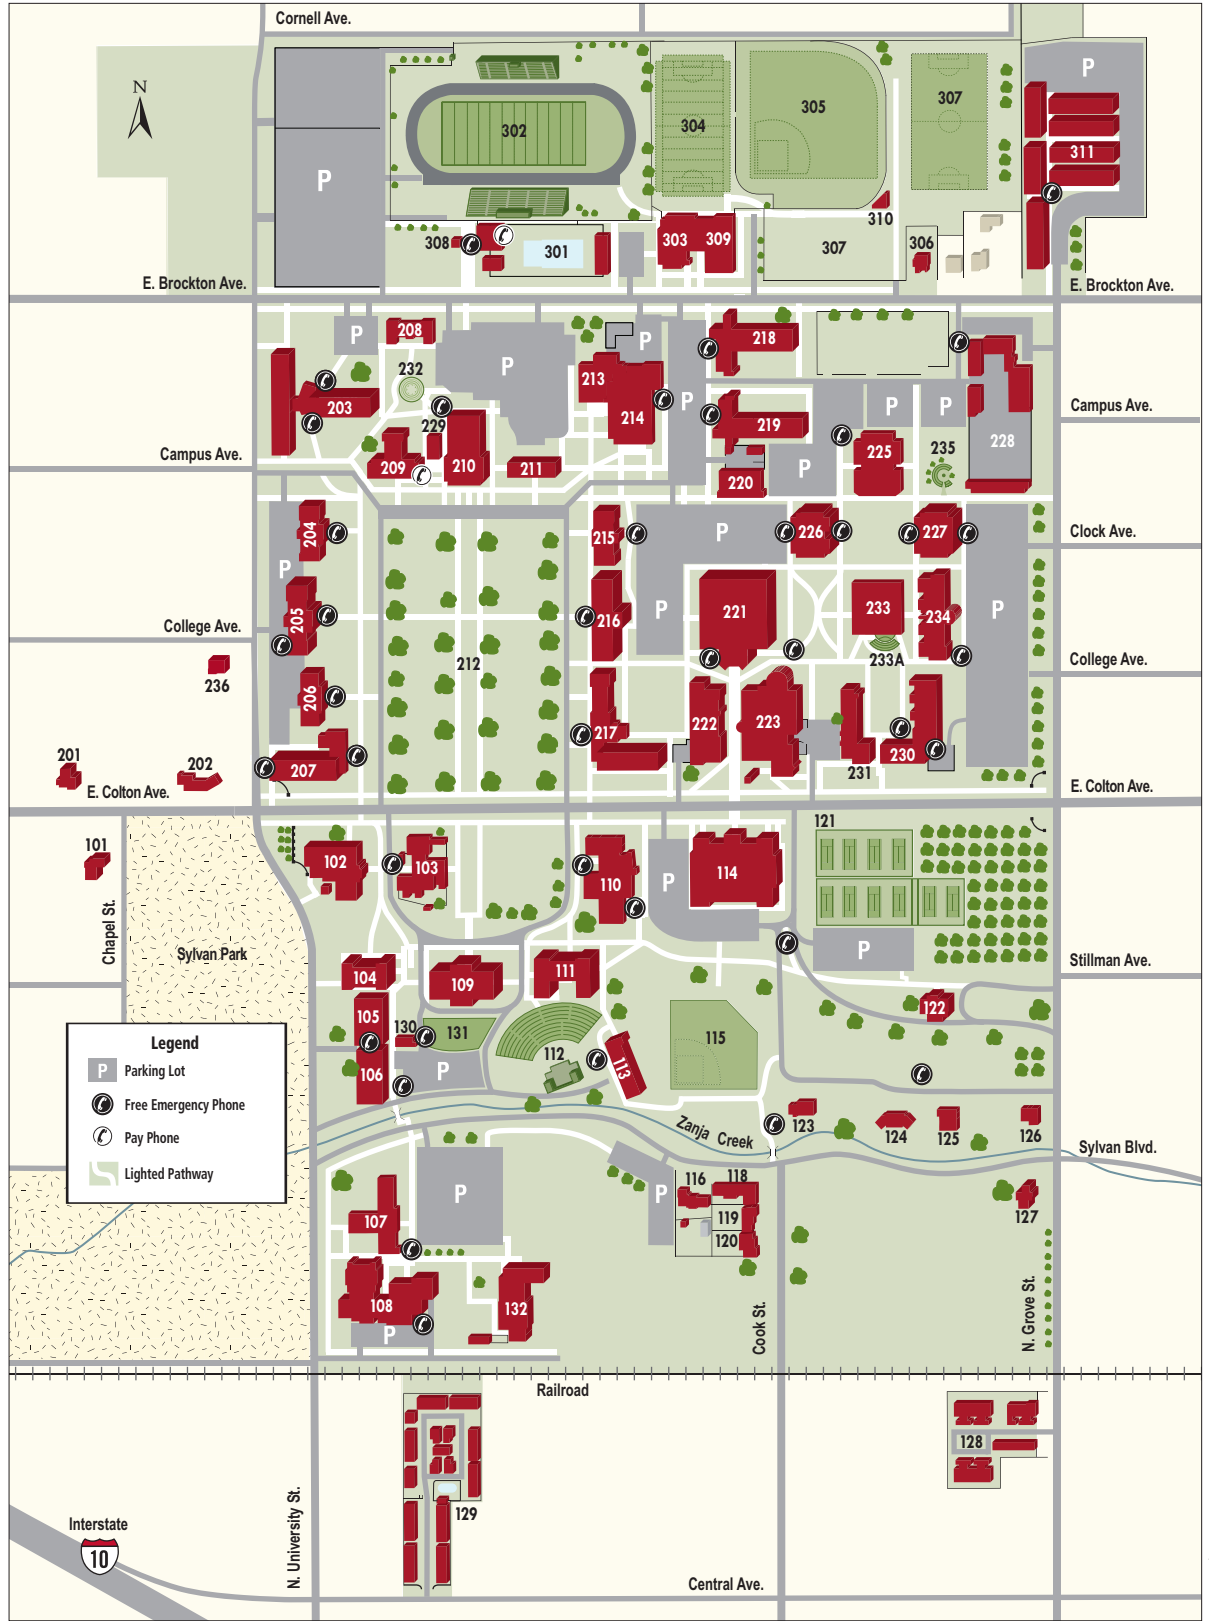

Campus Map

NUMERICAL LISTING

Alpha Xi Omicron (Billings House) ...	101
Larsen Hall	102
Gallery	103
Duke Hall	104
Hornby Hall (School of Business).....	105
Hentschke Hall	106
Truesdail Speech Center	107
Theatre Arts Building.....	108
Administration Building	109
Willis Center.....	110
Hall of Letters.....	111
Greek Theatre.....	112
Gannett Center	113
Currier Gymnasium	114
Bulldog Softball Stadium.....	115
Delta Kappa Psi House	116
Sylvan Triplex (FIE, WRW, Phi Mu Alpha)	118
Alpha Sigma Pi House	119
Beta Lambda House	120
Verdieck Tennis Courts	121
Alumni House.....	122
Pi Chi House.....	123
Alpha Gamma Nu House	124
Kappa Sigma Sigma House	125
Chi Sigma Chi House.....	126
Alpha Theta Phi House.....	127
Grove Apartments.....	128
Central Avenue Apartments	129
Art Studio	130
LaFourcade Community Garden.....	131
Ann Peppers Hall.....	132
RYG (Harrison House).....	201
Chi Rho Psi (Merit House)	202
Anderson Hall	203
Fairmont Hall	204
Grossmont Hall	205
Bekins Hall	206
Bekins-Holt Hall	207
Student Health Center	208
Watchorn Hall	209
Memorial Chapel.....	210
Fine Arts	211
Quad	212
Casa Loma Room	213
University Hall (School of Education).....	214
Melrose Hall.....	215
Cortner Hall.....	216
California-Founders Hall.....	217
North Hall	218
Merriam Hall	219
Energy Center	220
Armocost Library	221
Hunsaker University Center	222-223
Orton Center	225
Williams Hall	226
East Hall.....	227
Facilities Management	228
Chapel Annex.....	229
Hedco Hall.....	230
Gregory Hall.....	231
Labyrinth.....	232
Lewis Hall.....	233
Brown Amphitheater.....	233A
Applenton Hall.....	234
Fire Ring	235
Haven House	236
Thompson Aquatic Center	301
Ted Runner Stadium	302
Field House	303
"R" Field	304
Baseball Stadium	305
Sigma Kappa Alpha House	306
Farquhar Fields.....	307
Ticket Booth	308
Fitness Center	309
Farquhar Utility Building	310
Brocton Apartments	311