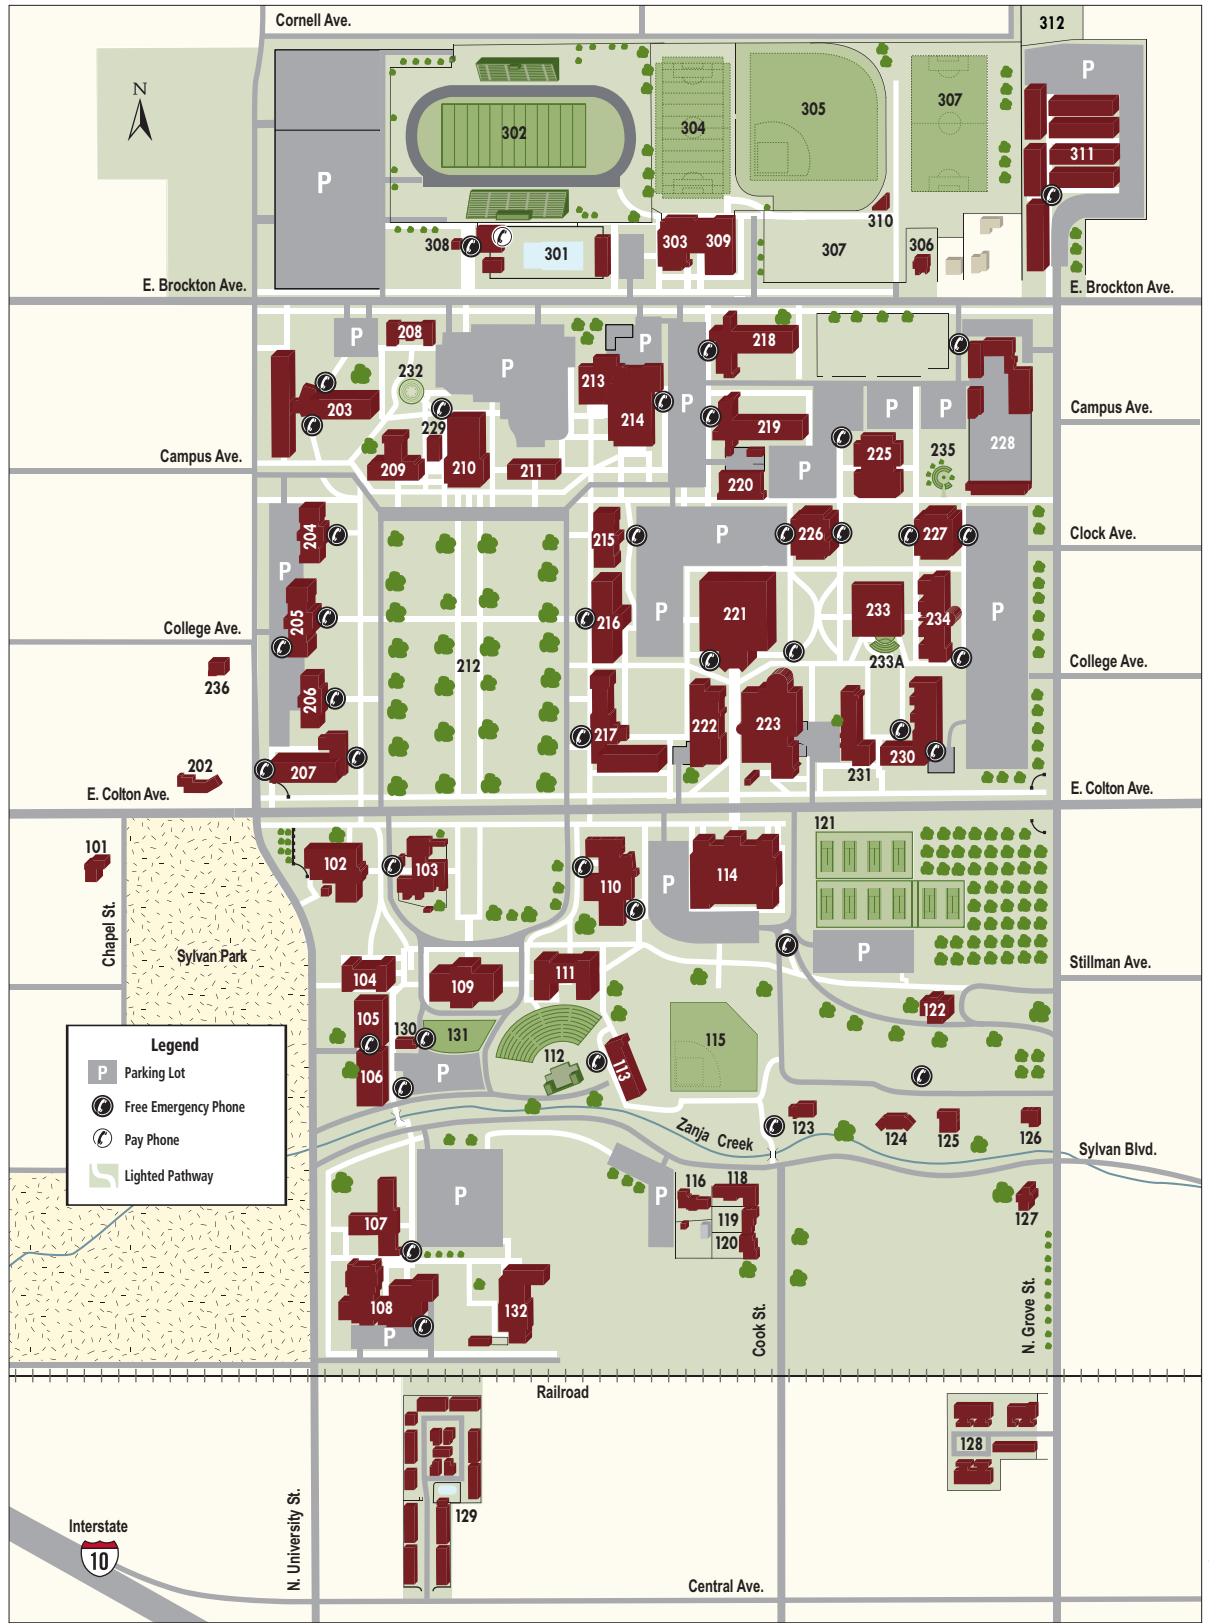

Campus Map

NUMERICAL LISTING

Alpha Xi Omicron (Billings House) ...	101
Larsen Hall	102
Gallery	103
Duke Hall	104
Hornby Hall (School of Business).....	105
Hentschke Hall	106
Truesdail Speech Center	107
Theatre Arts Building.....	108
Administration Building	109
Willis Center.....	110
Hall of Letters.....	111
Greek Theatre.....	112
Gannett Center	113
Currier Gymnasium	114
Bulldog Softball Stadium.....	115
Delta Kappa Psi House	116
Sylvan Triplex (Phi Mu Alpha, WRW, Kappa Pi Zeta).....	118
Alpha Sigma Pi House	119
Beta Lambda House	120
Verdieck Tennis Courts	121
Alumni House.....	122
Pi Chi House.....	123
Alpha Gamma Nu House	124
Kappa Sigma Sigma House	125
Chi Sigma Chi House.....	126
Alpha Theta Phi House	127
Grove Apartments	128
Central Avenue Apartments	129
Art Studio	130
LaFourcade Community Garden.....	131
Ann Peppers Hall.....	132
Chi Rho Psi (Merit House)	202
Anderson Hall	203
Fairmont Hall	204
Grossmont Hall	205
Bekins Hall	206
Bekins-Holt Hall	207
Student Health Center	208
Watchorn Hall	209
Memorial Chapel.....	210
Fine Arts	211
Quad	212
Casa Loma Room	213
University Hall (School of Education).....	214
Melrose Hall.....	215
Cortner Hall.....	216
California-Founders Hall.....	217
North Hall	218
Merriam Hall	219
Energy Center	220
Armocost Library	221
Hunsaker University Center	222-223
Orton Center	225
Williams Hall	226
East Hall.....	227
Facilities Management	228
Chapel Annex	229
Hedco Hall.....	230
Gregory Hall	231
Labyrinth	232
Lewis Hall	233
Brown Amphitheater	233A
Appleton Hall	234
Fire Ring	235
Haven House	236
Thompson Aquatic Center	301
Ted Runner Stadium	302
Field House	303
"R" Field	304
Baseball Stadium	305
Alpha Chi Delta House	306
Farquhar Fields.....	307
Farquhar Fields.....	308
Ticket Booth	309
Fitness Center	310
Farquhar Utility Building	311
Brockton Apartments	312
Sustainable U of R Farm (SURF)	312