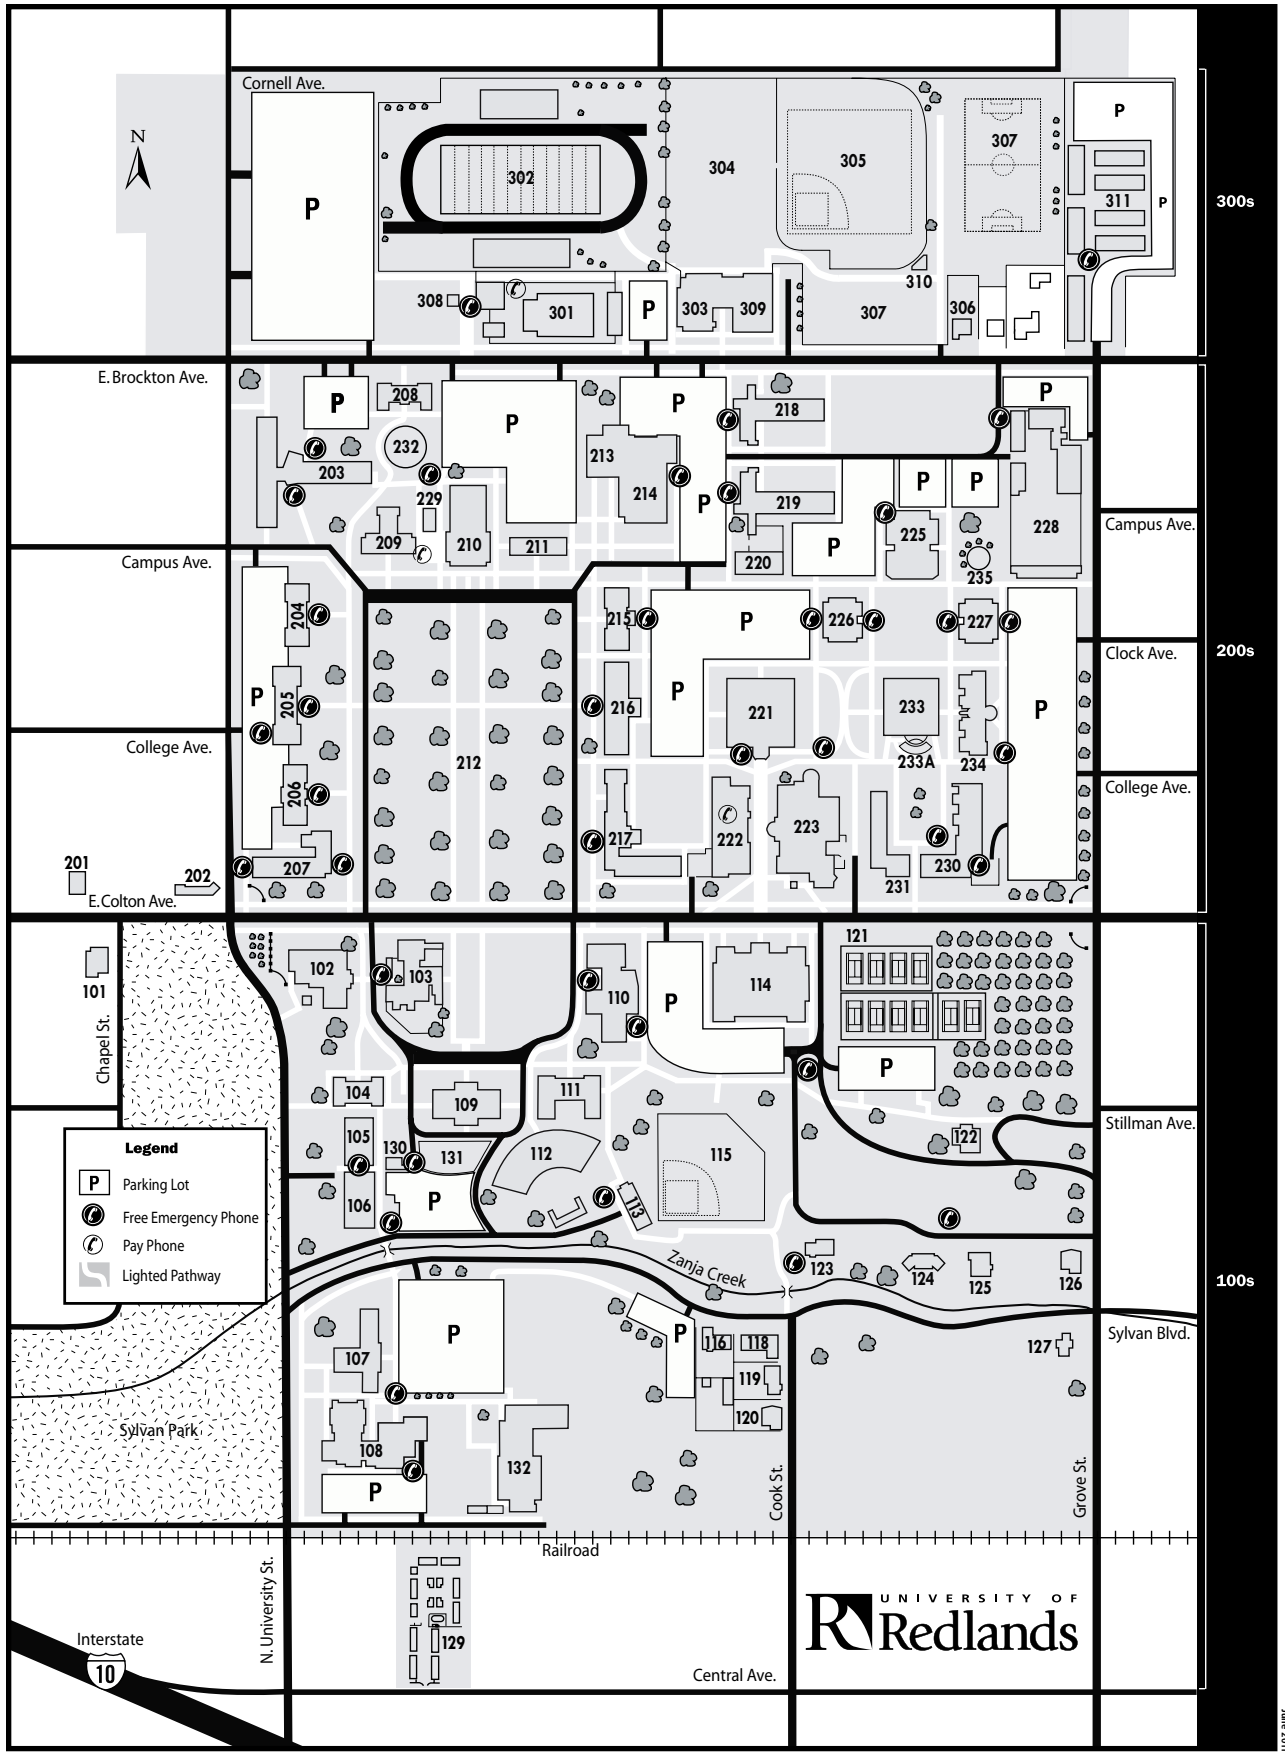

Campus Map

Post Office	222
Practice Field	304
President's Office	109
Public Safety Office	110
Quad	212
Registrar	109
School of Business	105
School of Education	214
Softball Field	115
Student Health Center	208
Student Life Office	222
Student Development Center	221
Ted Runner Stadium	302
Theatre Arts Building	108
Thompson Aquatic Center	301
Ticket Booth	308
Truesdail Speech Center	107
University Club	223
University Hall	214
Verdieck Tennis Courts	121
Wallichs Theatre	108
Watchorn Hall	209
Willis Center	110

Brockton Apartments	311
California-Founders Hall	217
Central Avenue Apartments	129
Cortner Hall	216
East Hall	227
Fairmont Hall	204
FIE House	118
Grossmont Hall	205
Melrose Hall	215
Merriam Hall	219
North Hall	218
RYG (Harrison House)	201
Williams Hall	226
WRW (Billings House)	101

Greek Houses

Alpha Gamma Nu	124
Alpha Sigma Pi	119
Alpha Theta Phi	127
Alpha Xi Omicron	118
Beta Lambda	120
Chi Rho Psi (Merit House)	202
Chi Sigma Chi	126
Delta Kappa Psi	116
Kappa Sigma Sigma	125
Phi Mu Alpha	118
Pi Chi	123
Sigma Kappa Alpha	306

Residence Housing

Anderson Hall	203
Bekins Hall	206
Bekins-Holt Hall	207

Hentschke Hall	106
Hornby Hall	105
Human Resources Office	221
Hunsaker University Center	222-223
Irvine Commons	223
Johnston Center	206-207
Jones Computer Center	221
Larsen Hall	102
Lewis Hall	233
Marketing & Communications	109
Memorial Chapel	210
Office Services	214
Orton Center	225
Plaza Café	223