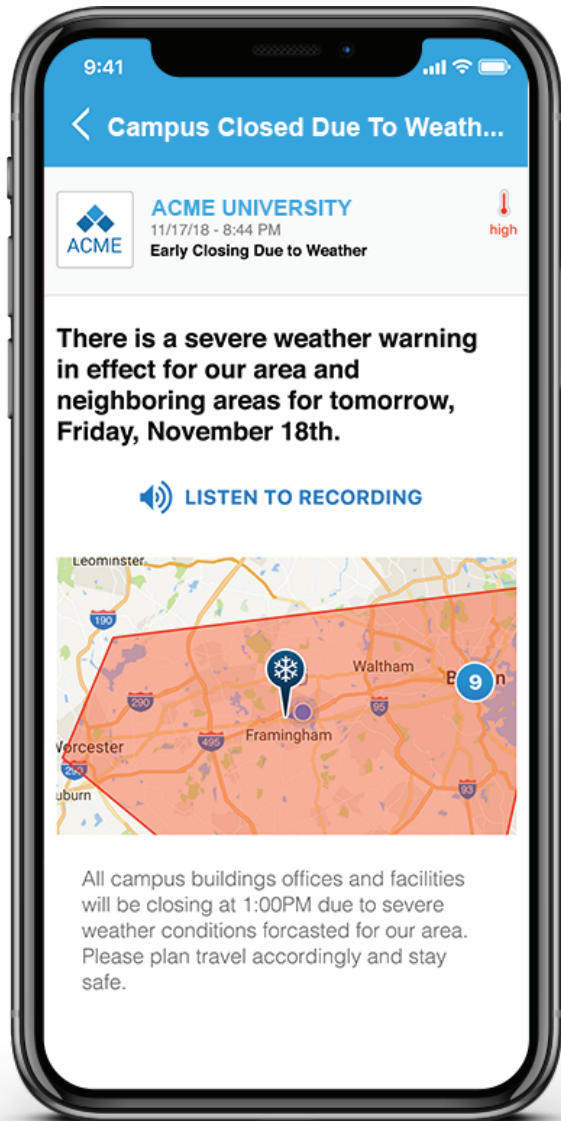

HELP & RESOURCES ARE JUST ONE CLICK AWAY

DISCREETLY CONTACT CAMPUS SAFETY

Prevent dangerous situations by discreetly sending anonymous tips with a photo or location as needed.

STAY INFORMED

Receive alerts based on your location, even when you don't have a cell signal.

NEVER TRAVEL ALONE

Set a virtual safety timer for an extra layer of safety wherever you are.

FIND THE RESOURCES YOU NEED

Access emergency procedures, schedules and other key documents in a custom content portal.

MAKE THE RIGHT CALL

Easily find assistance and resources with a custom call directory of your organization's important numbers.

HELP IS ON THE WAY

With a push of a button, you can directly connect to 9-1-1 or campus safety in an emergency.

There's a party going on down the hall. It's getting very loud and I'm trying to study.

Thank you for reporting this. Your tip will remain confidential. Can you please tell me what building you are in?

Founder's Hall, second floor.

We will send someone over immediately.

See Something, Text Something

When you need to contact campus safety, you don't want people overhearing.

Rather than risk not reporting a loud party, someone who drank too much or suspicious character, submit a text message directly to campus safety or other key departments.

Only they will see the tip, and your tip will be confidential for ultimate discretion.