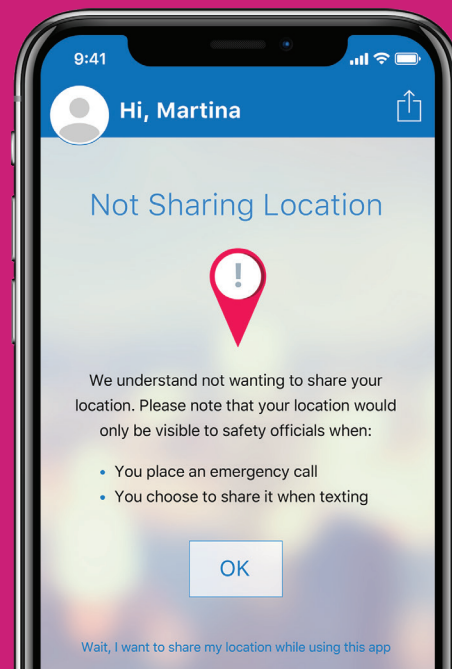

How RAVE GUARDIAN Works:

- 1 Download "Rave Guardian" in the Apple or Google Play store.

- 2 Enter your email address and phone number to join your school's customized Rave Guardian app..

- 3 Access the tools and resources customized for your school.

WE CARE ABOUT YOUR PRIVACY

With Rave Guardian, you choose what information you want to share. You can share your location to receive geo-targeted alerts and faster response to an emergency call. However, you do not need to share your location or other personal information to use the app. You can access resources and submit tips even without your organization knowing who or where the information is coming from.

STAY CONNECTED AND SAFE

No matter the situation you are in, your school is two clicks away and can provide the help and resources you need through the Rave Guardian™ app.

DOWNLOAD RAVE GUARDIAN TODAY.

RAVEGuardian

www.raveguardian.com

HELP & RESOURCES ARE JUST ONE CLICK AWAY

DISCREETLY CONTACT CAMPUS SAFETY

Prevent dangerous situations by discreetly sending anonymous tips with a photo or location as needed.

STAY INFORMED