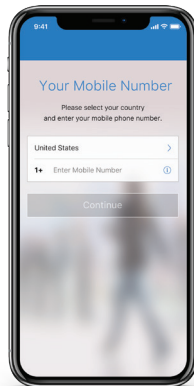

How RAVE GUARDIAN Works:

- 1 Download "Rave Guardian" in the Apple or Google Play store.

- 2 Enter your email address and phone number to join your school's customized Rave Guardian app..

- 3 Access the tools and resources customized for your school.

WE CARE ABOUT YOUR PRIVACY

With Rave Guardian, you choose what information you want to share. You can share your location to receive geo-targeted alerts and faster response to an emergency call. However, you do not need to share your location or other personal information to use the app. You can access resources and submit tips even without your organization knowing who or where the information is coming from.